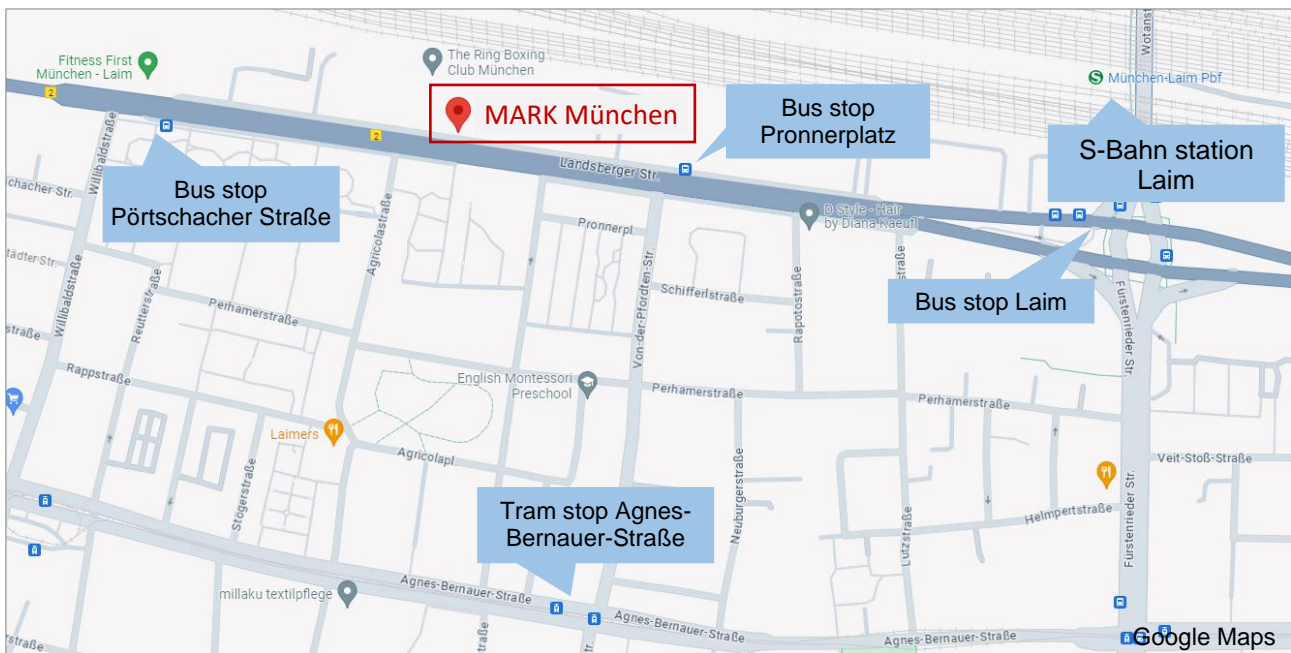

## Directions

The event venue MARK ([Website](#) & [Google Maps](#)) is located in the West of Munich and is easy to reach by public transport. The nearest S-Bahn-station is München-Laim. From there it is a 13 - minute walk to the venue. Alternatively, you can take the bus line **130/157** from Laim S-Bahn station and get off at Pronnerplatz. The venue is then just a few steps in the direction of travel on the right-hand side.

### Public transport stops:

- S-Bahn station 'Laim', 13 - minute walk to the venue
- Bus line **130/157**, stop 'Pronnerplatz' or 'Pörschacher Straße', 3 - minute walk to the venue
- Bus line **51** or **151**, stop 'Laim Bf.', 13 - minute walk to the venue
- Tram line **19**, stop 'Agnes-Bernauer-Straße', 10 - minute walk to the venue

### From Munich Airport (approx. 50 min):

- S-Bahn line **S1** towards Ostbahnhof/Leuchtenbergring, get off at the station 'Laim'
- 13 - minute walk to the venue or bus line **130/157**, stop 'Pronnerplatz'

From Munich Hauptbahnhof/main station (approx. 20 min):

- S-Bahn lines **S1 S2 S3 S4 S6 S8** heading out of town (direction Pasing), leave at the station 'Laim'
- 13 - minute walk to the venue or bus line **130/157**, stop 'Pronnerplatz'